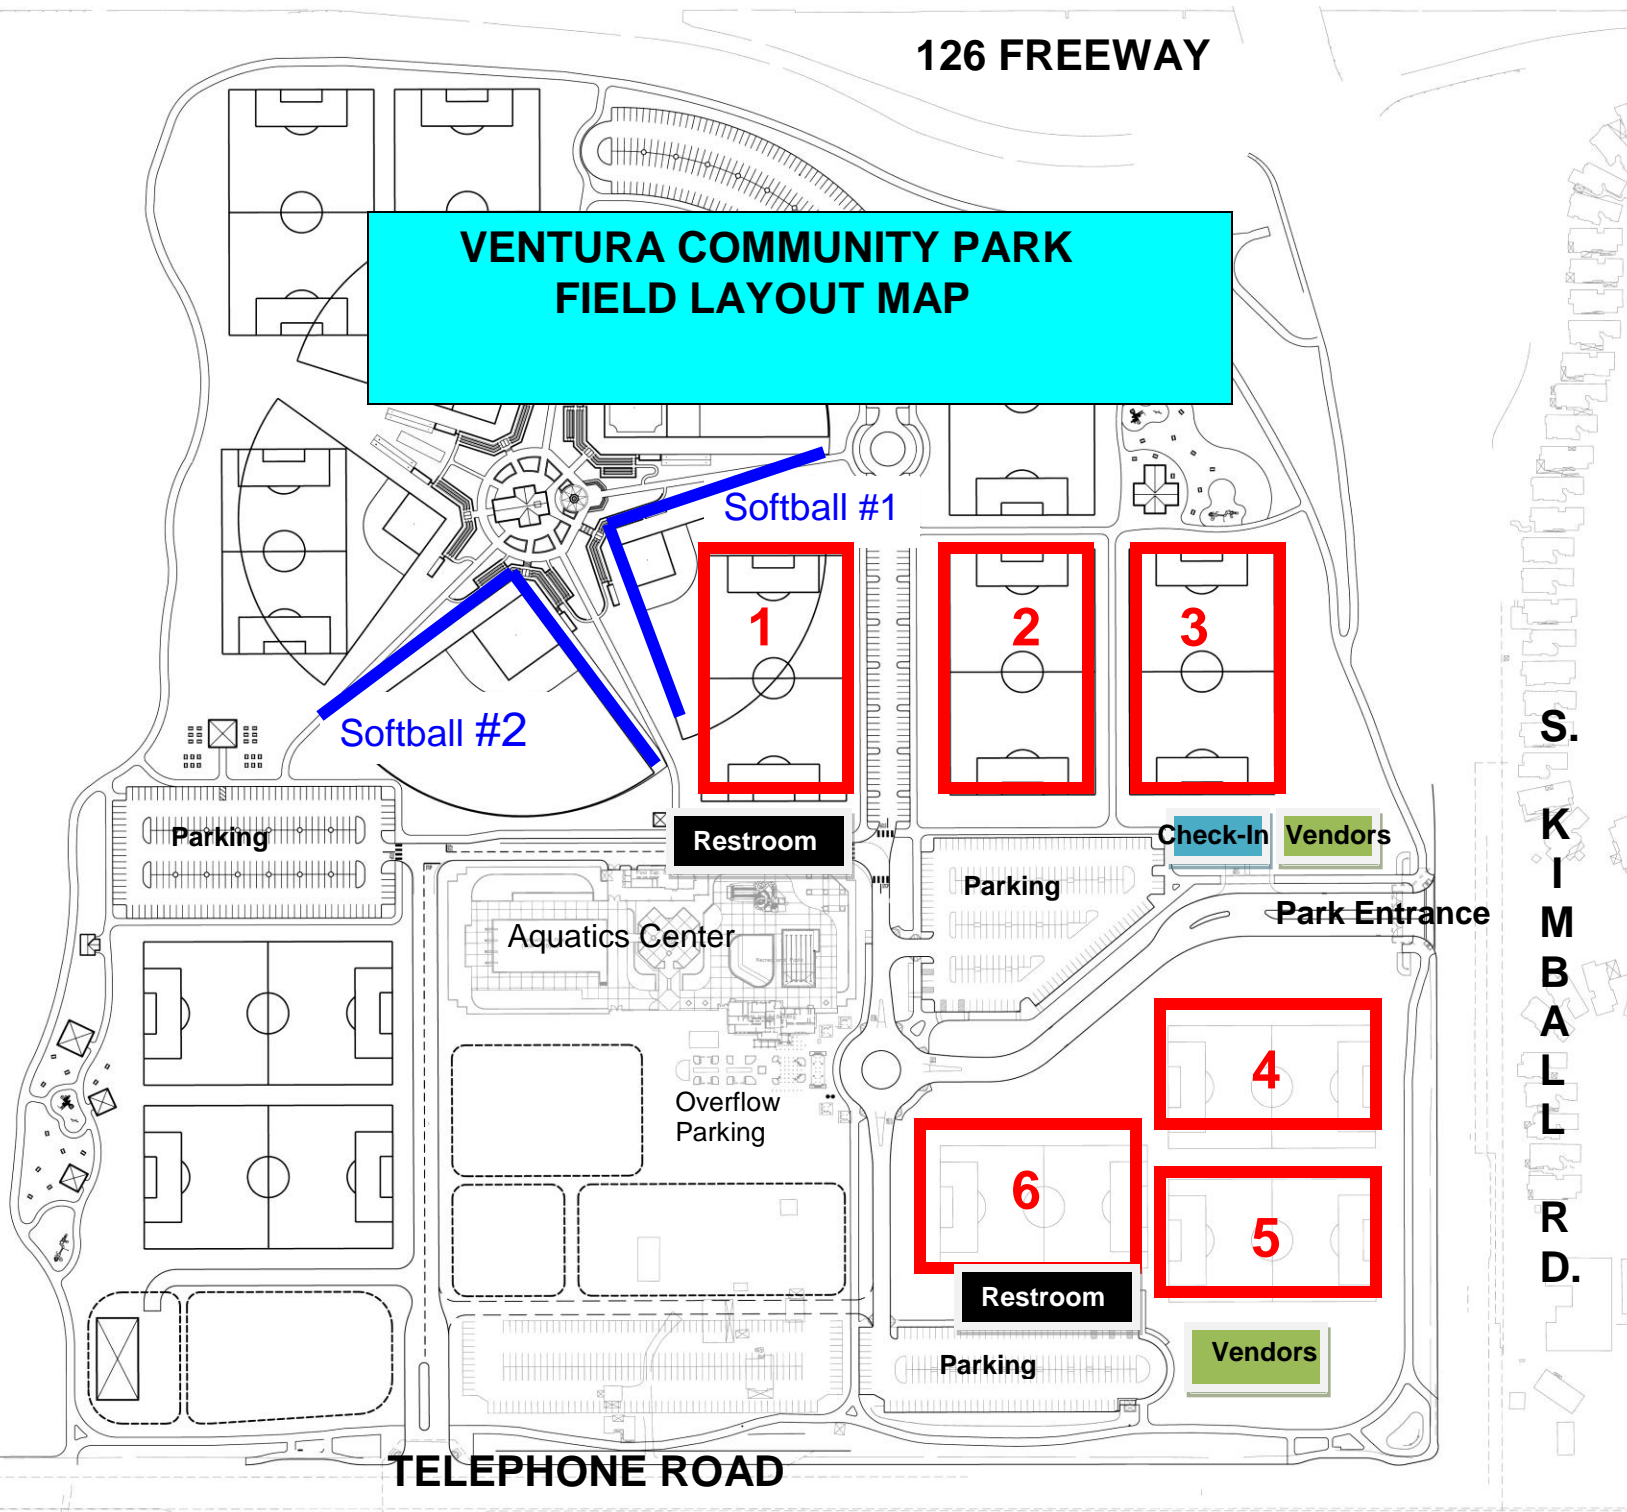

126 FREEWAY

VENTURA COMMUNITY PARK FIELD LAYOUT MAP

Softball #2

Softball #1

1

2

3

4

6

5

Parking

Restroom

Aquatics Center

Overflow
Parking

Parking

Check-In

Vendors

Park Entrance

Restroom

Parking

Vendors

S.
K
I
M
B
A
L
L
R
D.

TELEPHONE ROAD